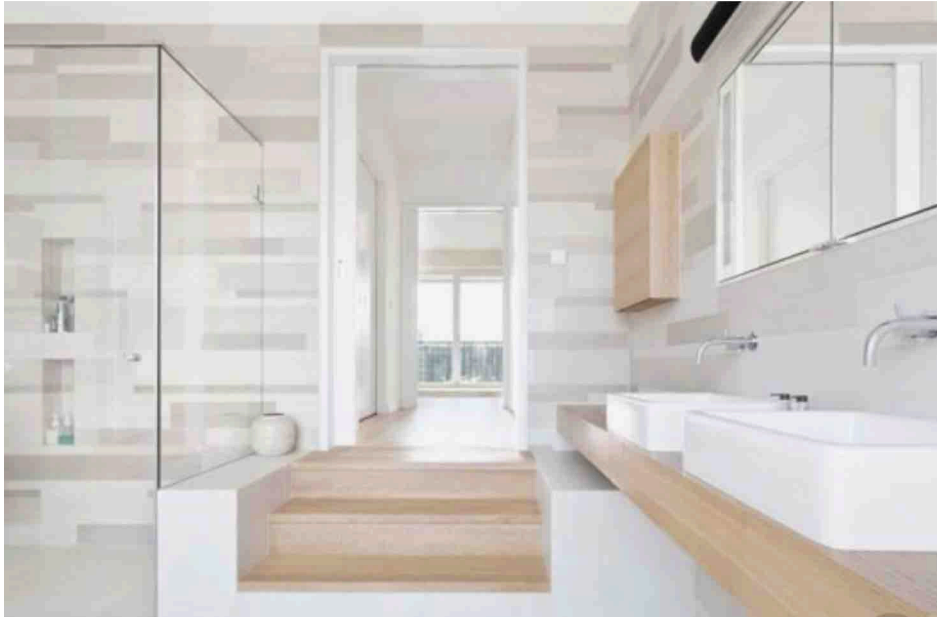

Attic bathroom

Stefania
RASTELLINO
interior design

sketch interior design
Tedingeroord, Den Haag

structural changes

present situation

future situation

new dormer and new partition walls

- bathroom
- walk-in cabinets

Stefania

sketch interior design

floor plan

Stefania

sketch interior design

materials and colours references (source: Pinterest)

visualisation with lights on

Stefania