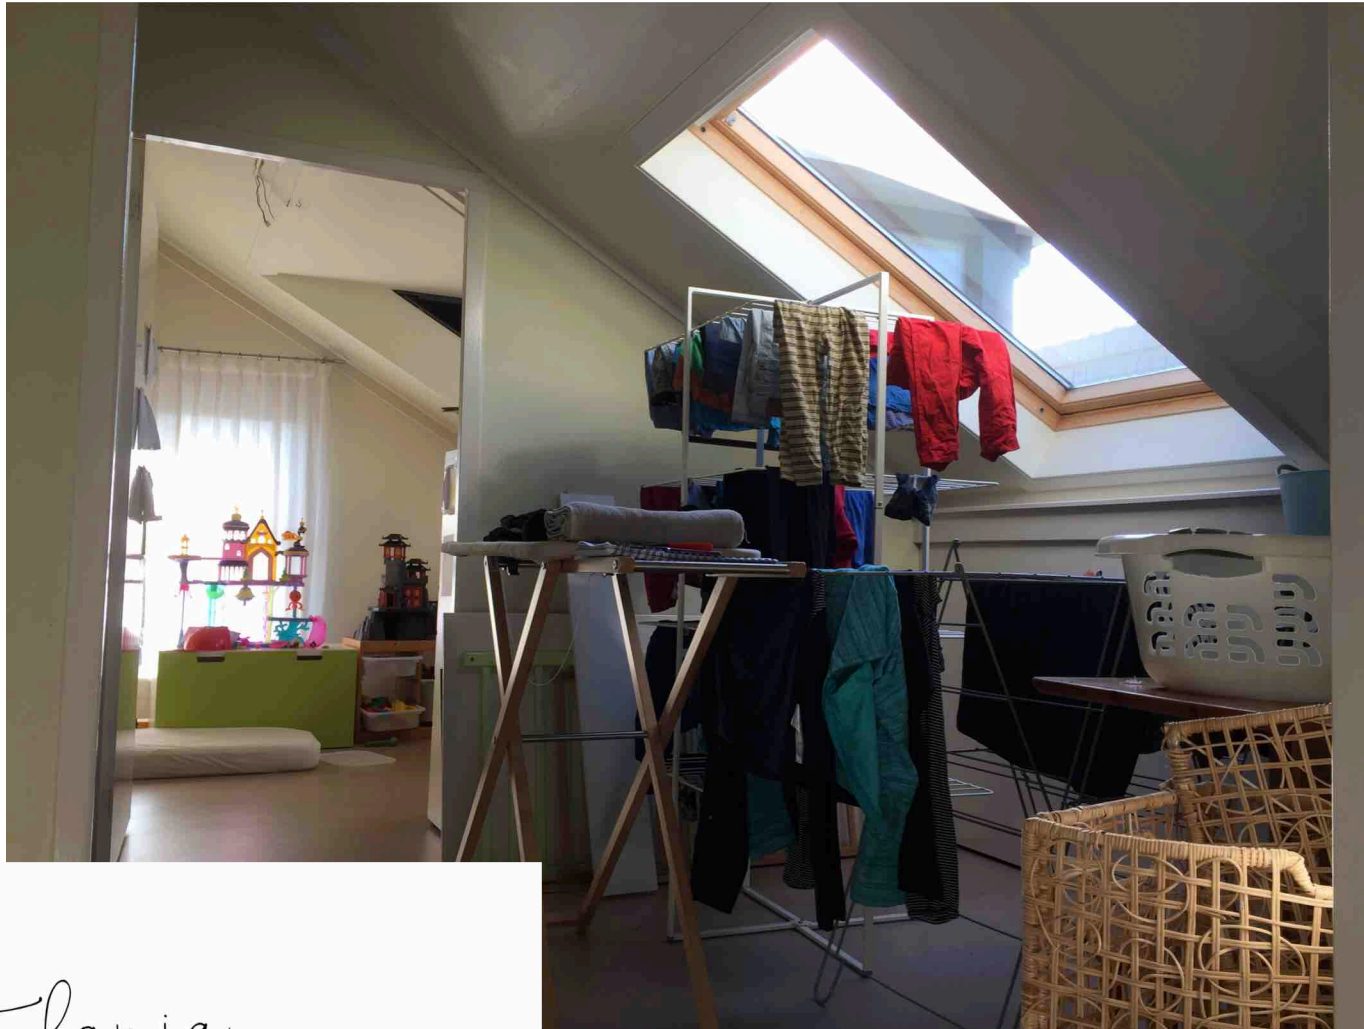

Attic bathroom

Stefania
RASTELLINO
interior design

sketch interior design
Tedingeroord, Den Haag

structural changes

present situation

future situation

new dormer and new partition walls

- bathroom
- walk-in cabinets