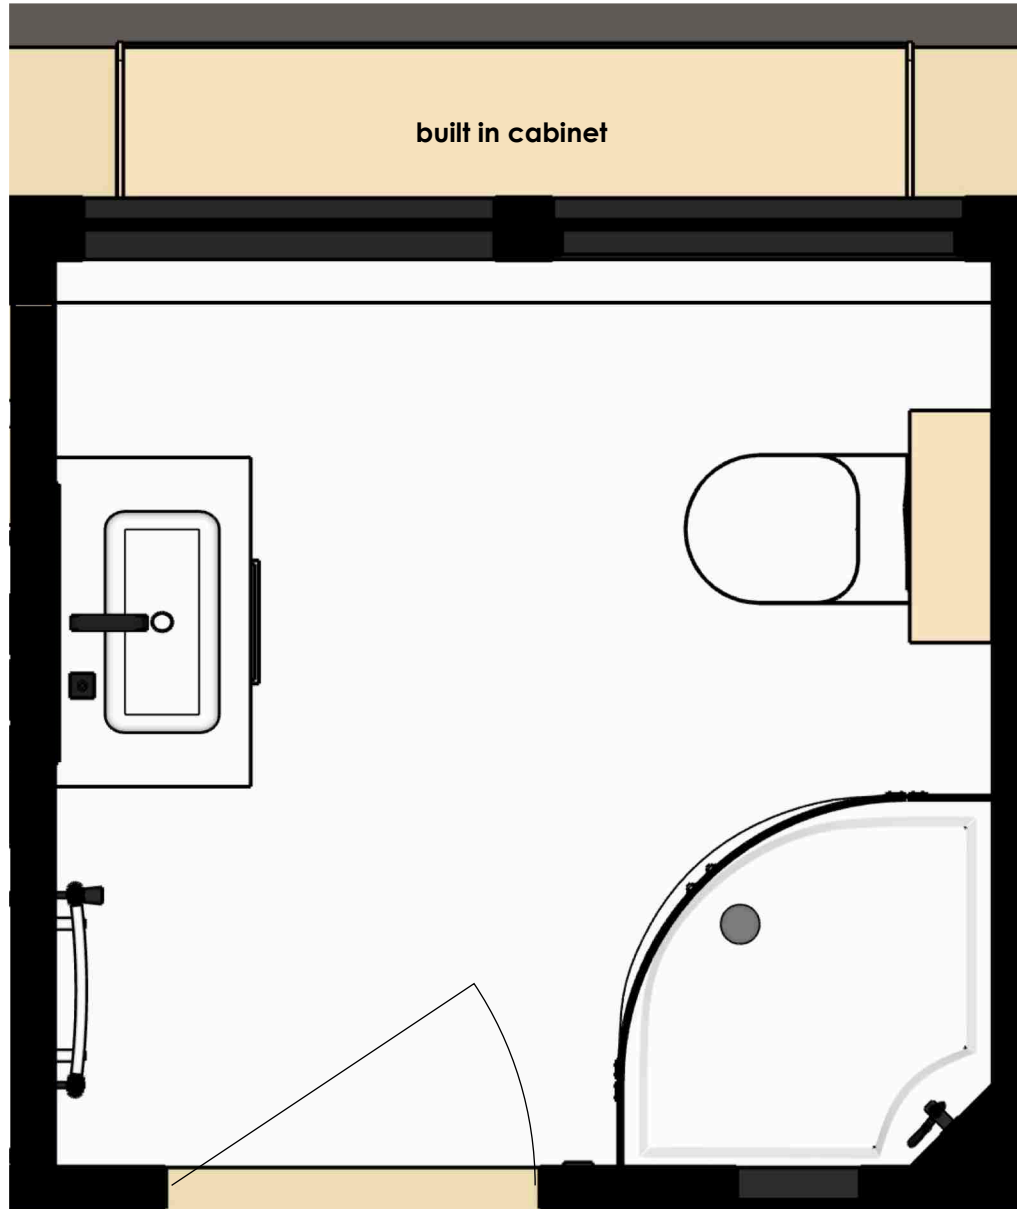

Attic bathroom

Stefania
RASTELLINO
interior design

sketch interior design
Tedingeroord, Den Haag

structural changes

present situation

future situation

new dormer and new partition walls

- bathroom
- walk-in cabinets

Stefania

sketch interior design

floor plan

Stefania

sketch interior design

materials and colours references (source: Pinterest)

visualisation with lights on

Stefania