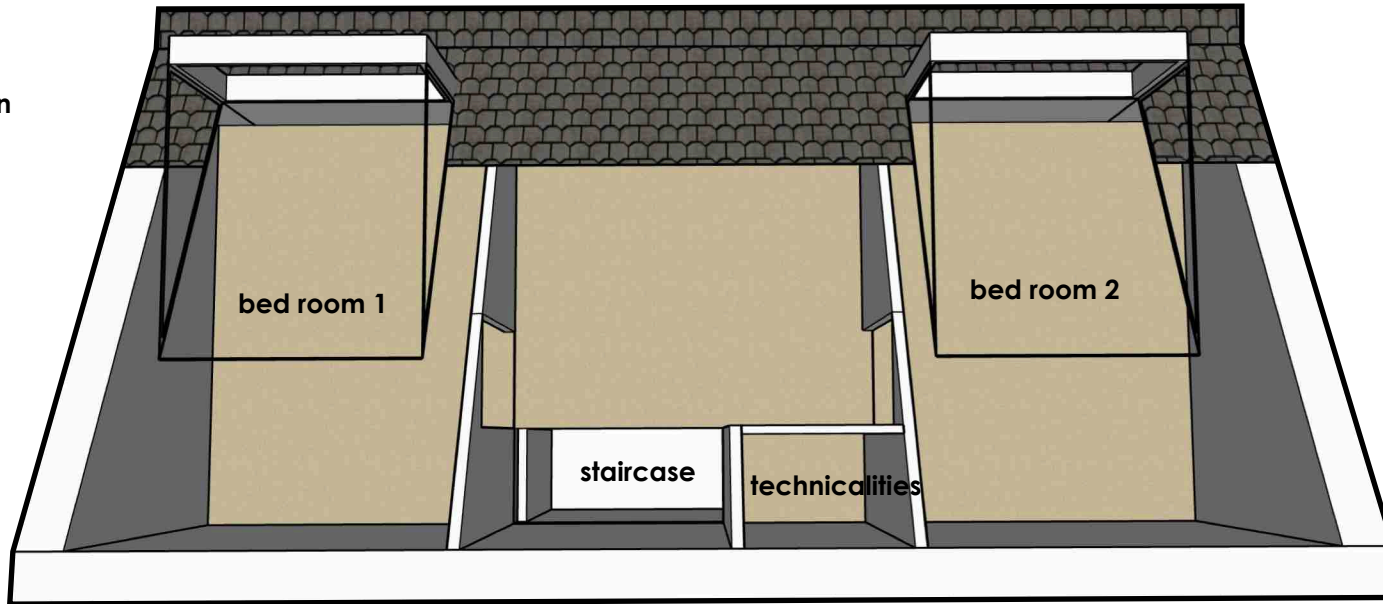

Attic bathroom

Stefania
RASTELLINO
interior design

sketch interior design
Tedingeroord, Den Haag

structural changes

present situation

future situation

new dormer and new partition walls

- bathroom
- walk-in cabinets

Stefania

sketch interior design

floor plan

Stefania

sketch interior design

materials and colours references (source: Pinterest)

visualisation with lights on

Stefania