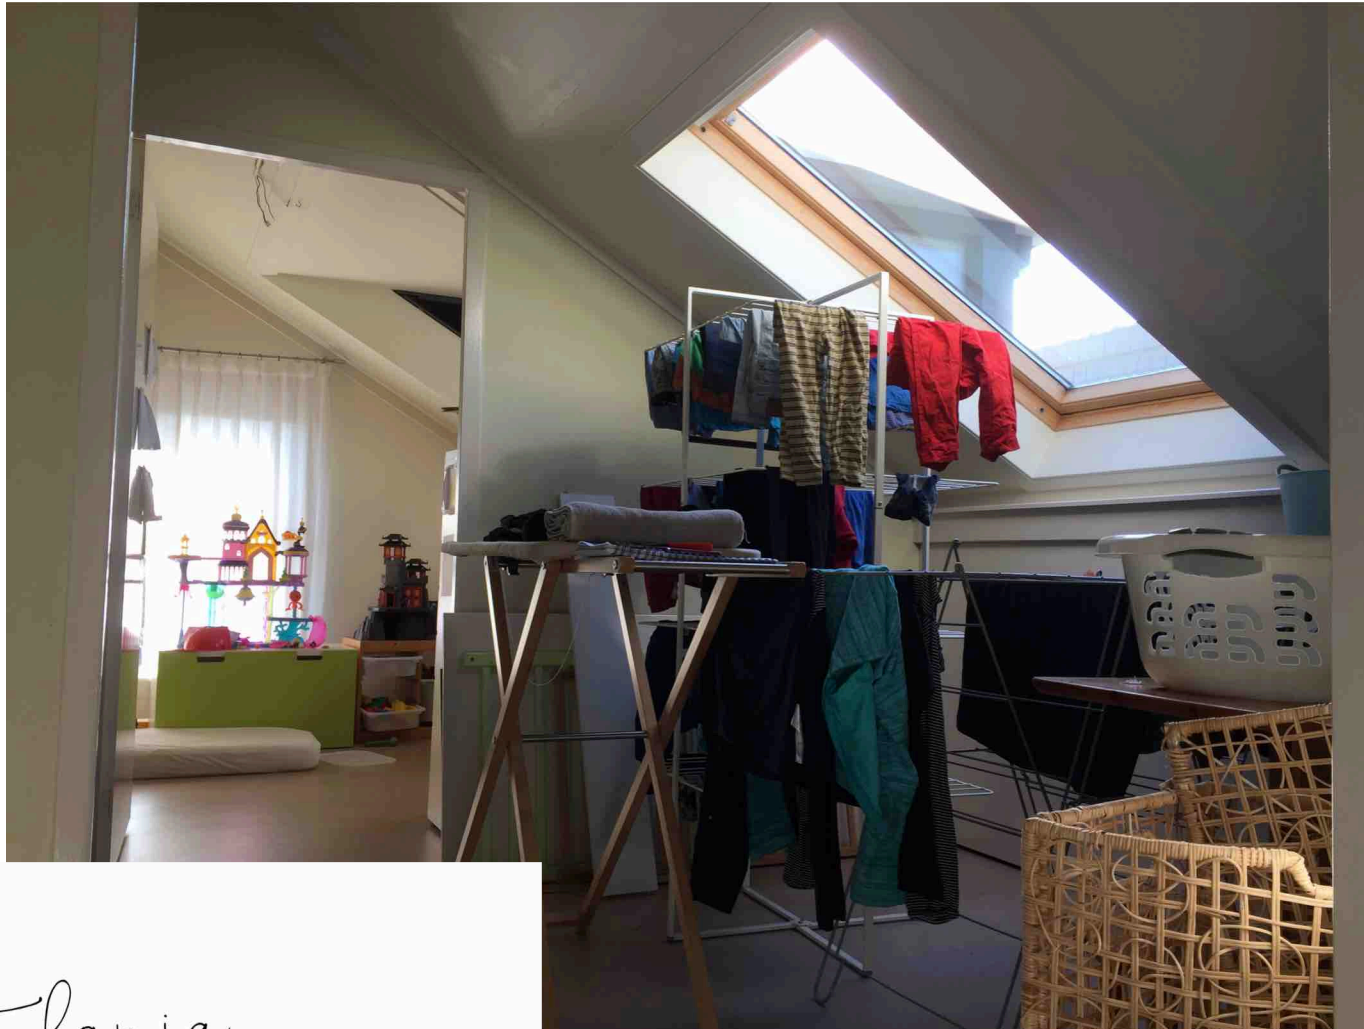

## Attic bathroom

Stefania  
**RASTELLINO**  
interior design

sketch interior design  
Tedingeroord, Den Haag

structural changes

present situation

future situation

new dormer and new partition walls

- bathroom
- walk-in cabinets