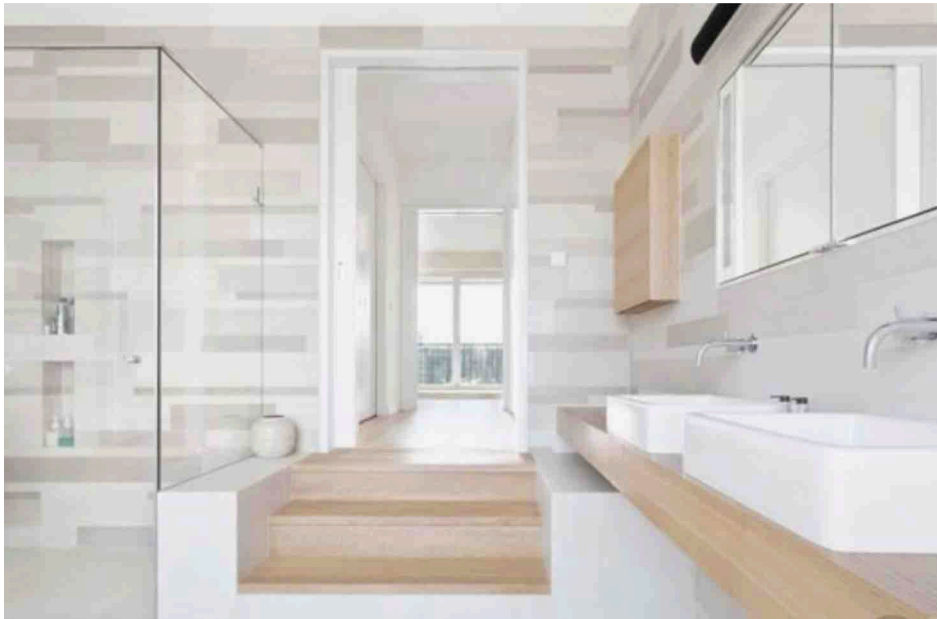

## Attic bathroom

Stefania  
**RASTELLINO**  
interior design

sketch interior design  
Tedingeroord, Den Haag

structural changes

present situation

future situation

new dormer and new partition walls

- bathroom
- walk-in cabinets

Stefania

sketch interior design

floor plan

Stefania

sketch interior design

materials and colours references (source: Pinterest)

visualisation with lights on

Stefania