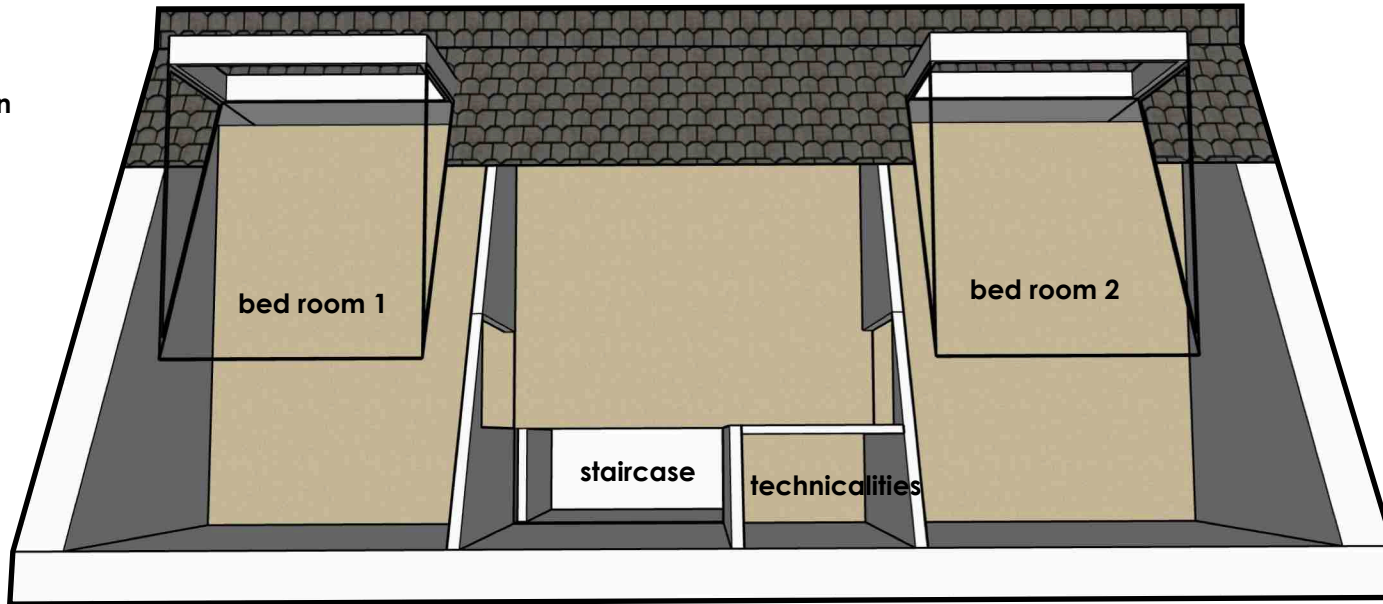

## Attic bathroom

Stefania  
**RASTELLINO**  
interior design

sketch interior design  
Tedingeroord, Den Haag

structural changes

present situation

future situation

new dormer and new partition walls

- bathroom
- walk-in cabinets

Stefania

sketch interior design

floor plan

Stefania

sketch interior design

materials and colours references (source: Pinterest)

visualisation with lights on

Stefania