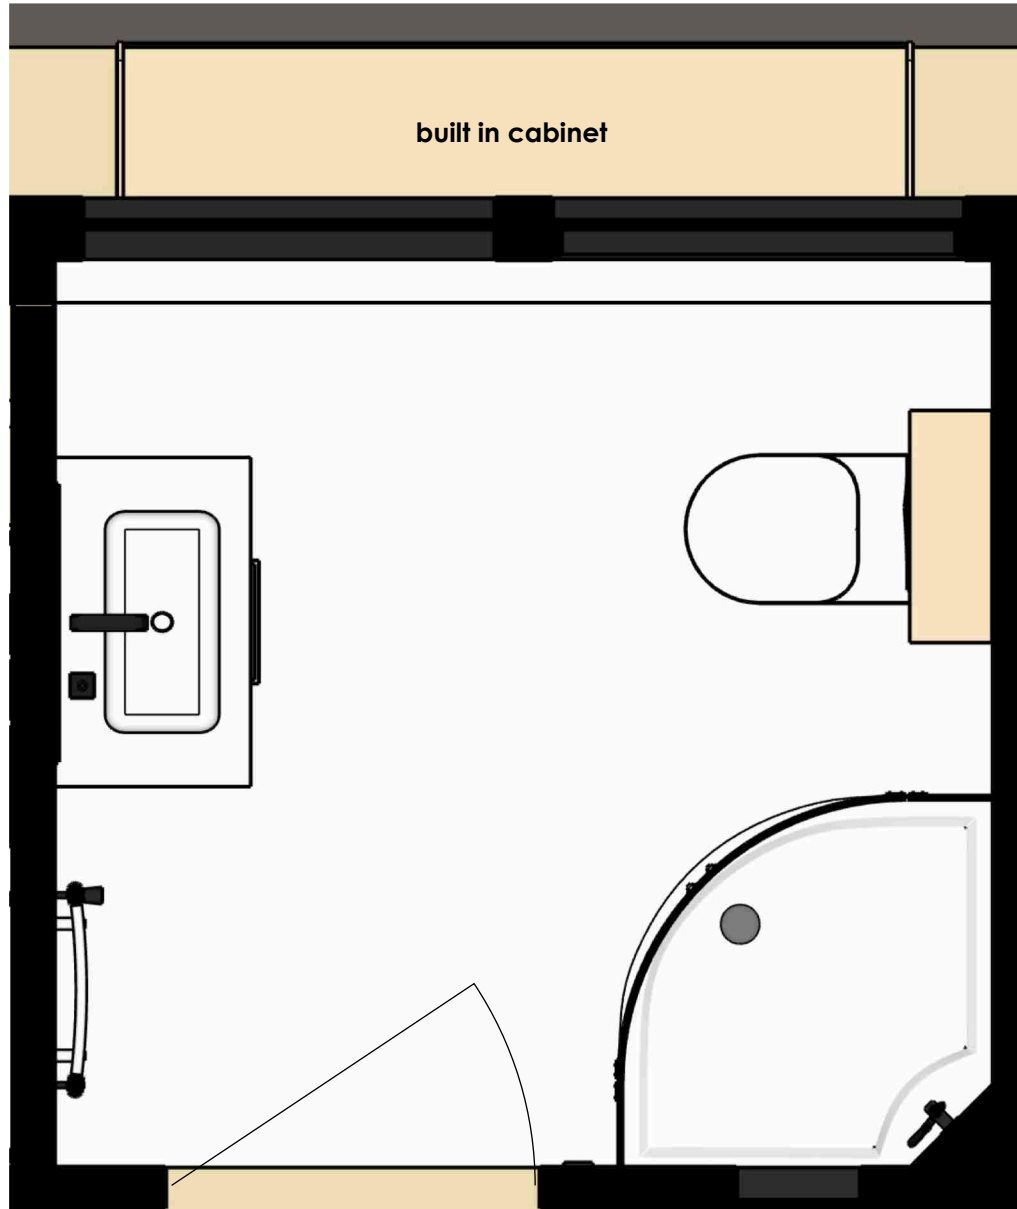

## Attic bathroom

Stefania  
**RASTELLINO**  
interior design

sketch interior design  
Tedingeroord, Den Haag

structural changes

present situation

future situation

new dormer and new partition walls

- bathroom
- walk-in cabinets

Stefania

sketch interior design

floor plan

Stefania

sketch interior design

materials and colours references (source: Pinterest)

visualisation with lights on

Stefania